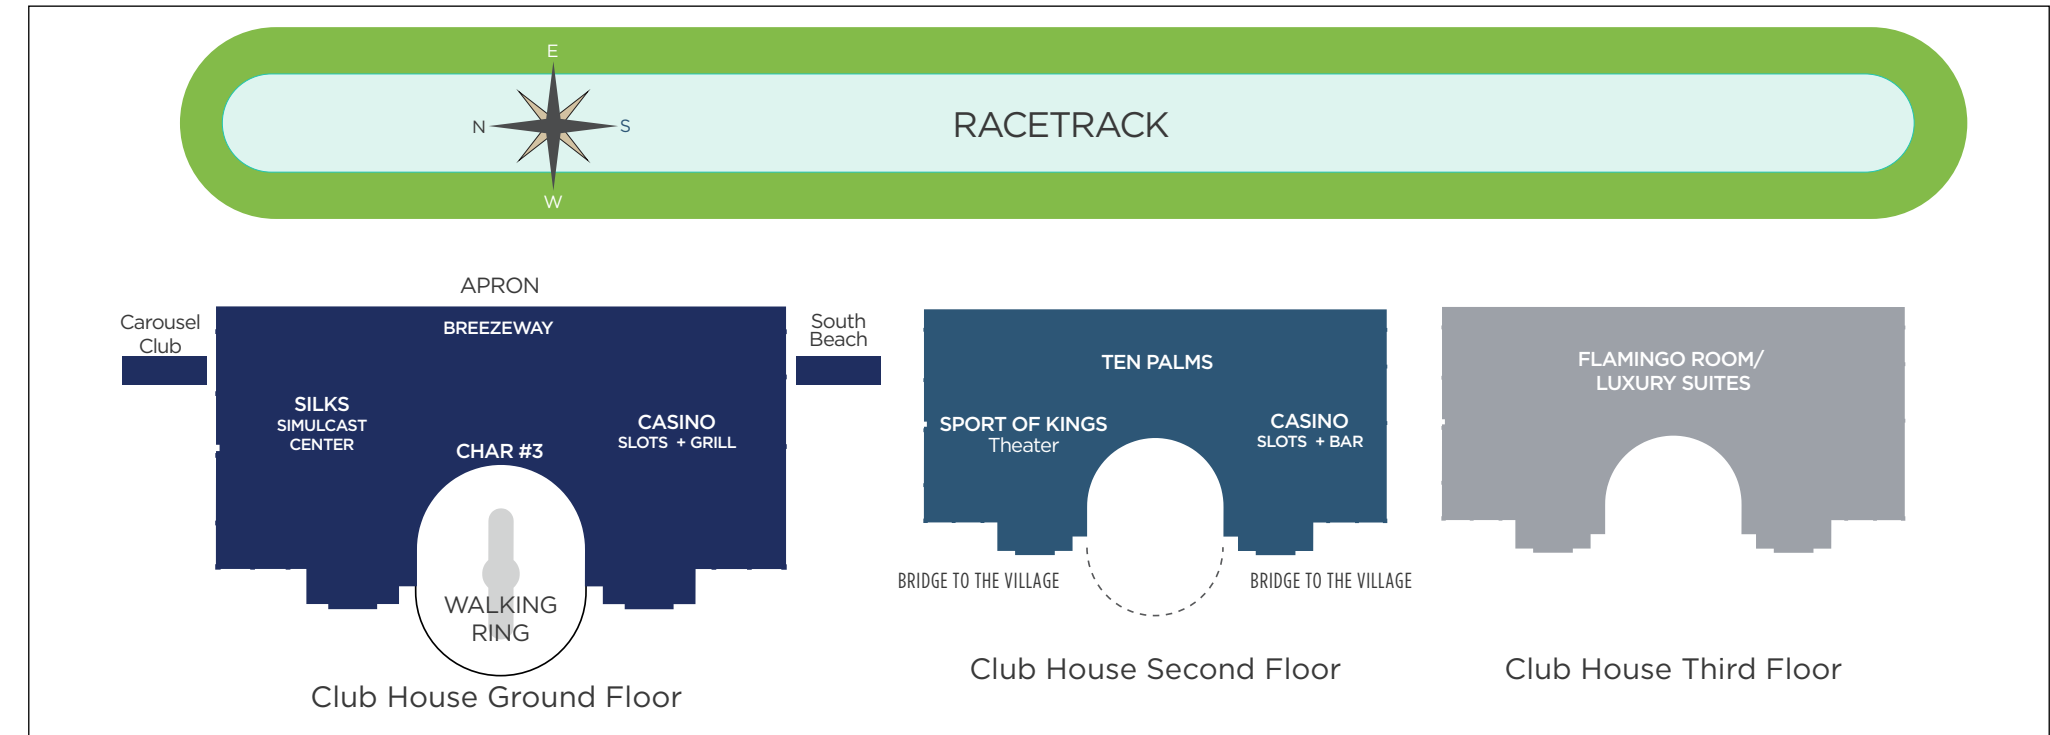

CONTACT

RAY BRIELS / DIRECTOR OF CATERING SALES
Ray.Briels@gulfstreampark.com
954.457.6957