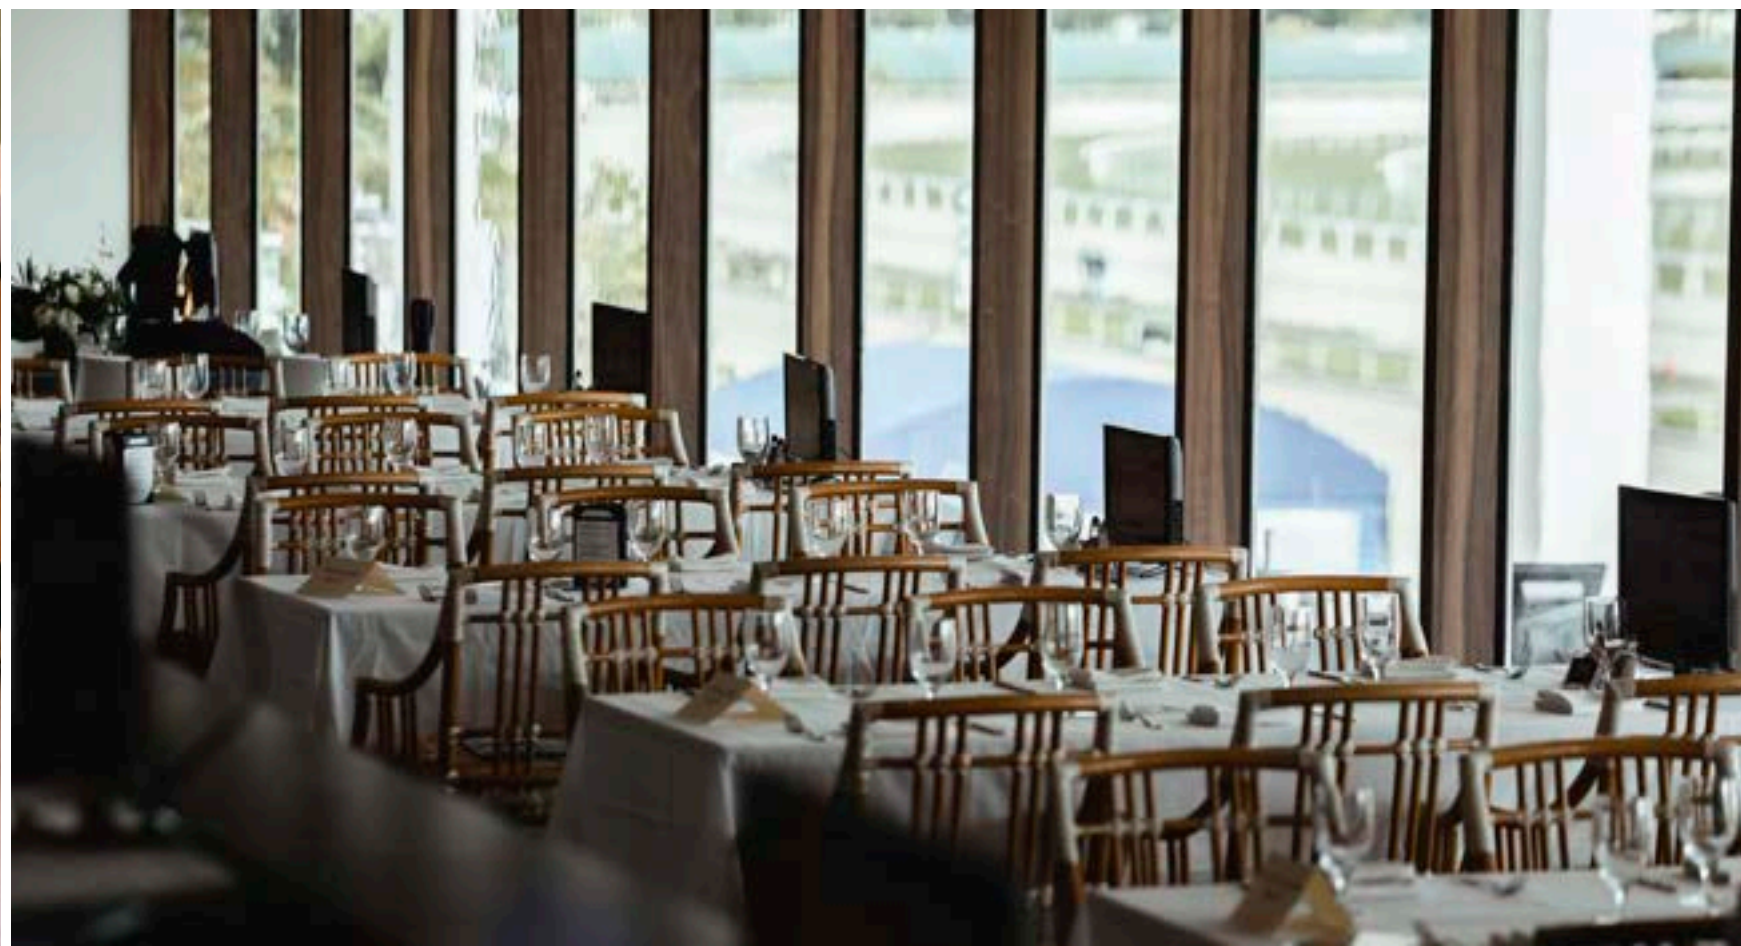

1,600
RECEPTION

1,000
SEATED

20,335
SQUARE FEET

» **KEY ASSETS**
TV's, View to the Track, access
to Outside Apron.